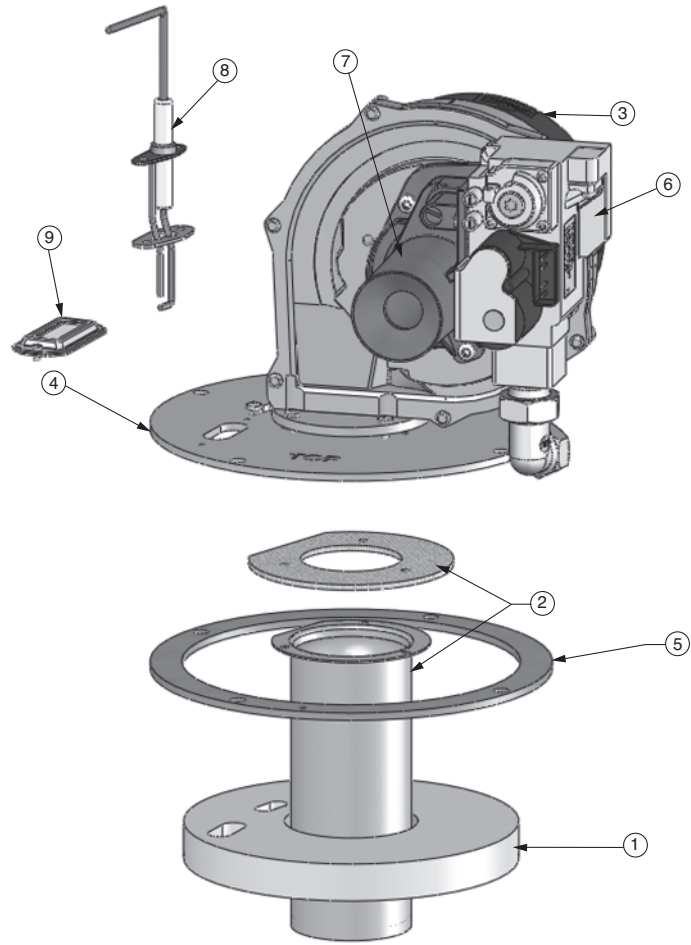

**Fig. 12: PRESTIGE Solo 60/175/250 Burner Components**

Item	Part # PRESTIGE Solo 60	Part # PRESTIGE Solo 175-250	Description
1	PSRKIT09	PSRKIT30	Combustion Chamber Insulation
2	PSRKIT11	PSRKIT31	Burner Head with Gasket
3	PTRKIT114	PSRKIT13	Blower with Gasket
4	PSRKIT12	PSRKIT32	Burner Plate
5	PSGSK15	PSGSK16	Burner Plate Gasket
6	PTRKIT111		Gas Valve
7	PSVLV05		Venturi - 055 Solo 60
	PSVLV06		Venturi - 052 Solo 175
	PSVLV07		Venturi - 051 Solo 250
8	PTRKIT113		Igniter and Cable with Gasket
9	PSRKIT16		Sight Glass Assembly (Glass, Gasket and Bracket)

Fig. 13: PRESTIGE Solo 110 / Excellence Burner Components

Item	Part #	Description
1	PSRKIT09	Combustion Chamber Insulation
2	PSRKIT10	Burner Head with Gasket - Natural
	PSRKIT11	Burner Head with Gasket - Propane
3	PTRKIT114	Blower with Gasket
4	PSRKIT12	Burner Plate
5	PSGSK15	Burner Plate Gasket
6	PTRKIT111	Gas Valve
7	PSVLV08	Venturi - 002
8	PTRKIT113	Igniter and Cable with Gasket
9	PSRKIT16	Sight Glass Assembly (Glass, Gasket and Bracket)