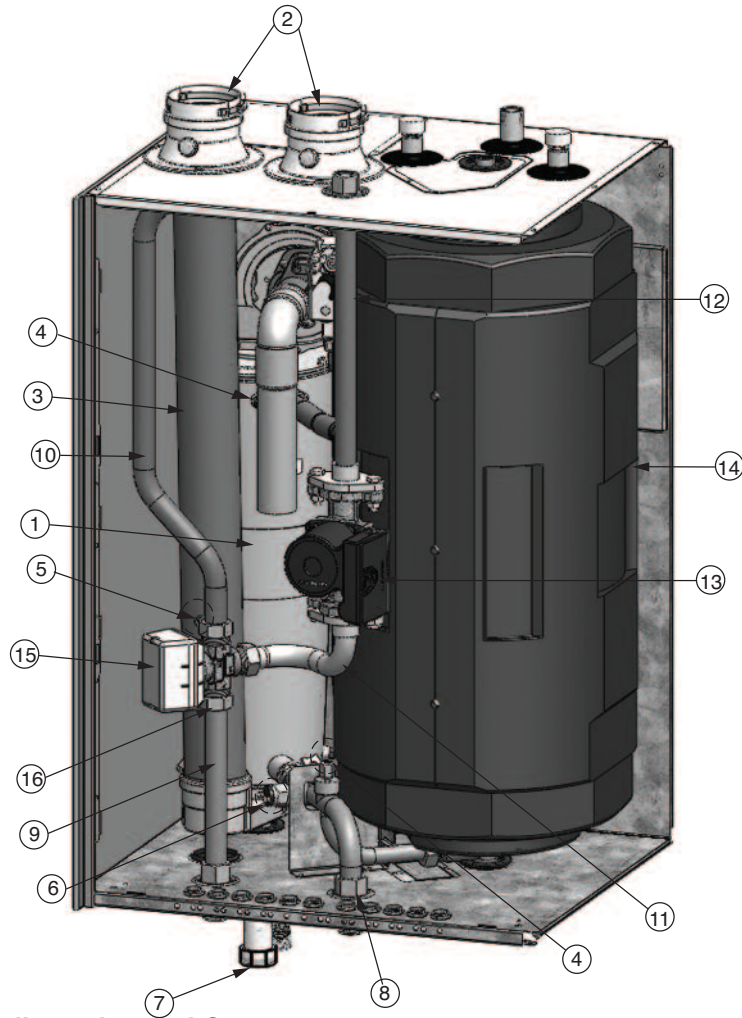

Fig. 7: PRESTIGE Solo 60 Internal Components

Item	Part #	Description
1	PTRKIT124	Heat Exchanger Body
2	PTADPT07	Vent Outlet/ Combustion Air Inlet Adapter
3	PTRKIT115	Polypropylene Vent Pipe
4	PTRKIT122	Supply / Return Temperature Sensor
5	PTRKIT123	Flue Temperature Sensor
6	PGRKIT20	LWCO Pressure Device
7	PSRKIT05	Condensate Drain Assembly
8	PSRKIT06	Boiler Piping - Return Assembly
9	PSRKIT52	Boiler Piping - Supply Assembly
10	PTRKIT119	Polypropylene Condensate Pan

Fig. 8: PRESTIGE Solo 110 Internal Components

Item	Part #	Description
1	PTRKIT124	Heat Exchanger Body
2	PTADPT07	Vent Outlet/ Combustion Air Inlet Adapter
3	PTRKIT115	Polypropylene Vent Pipe
4	PTRKIT122	Supply / Return Temperature Sensor
5	PTRKIT123	Flue Temperature Sensor
6	PGRKIT20	LWCO Pressure Device
7	PSRKIT05	Condensate Drain Assembly
8	PSRKIT06	Boiler Piping - Return Assembly
9	PSRKIT08	Boiler Piping - Supply Long Assembly
10	PSRKIT07	Boiler Piping - Supply Short Assembly
11	HMCIR01	Circulator
12	PTRKIT119	Polypropylene Condensate Pan

Fig. 9: PRESTIGE Solo 175/250 Internal Components

Item	Part #	Description
1	PTRKIT126	Heat Exchanger Body Solo 175
	PTRKIT127	Heat Exchanger Body Solo 250
2	PTADAPT07	Vent Outlet/ Combustion Air Inlet Adapter
3	PTRKIT116	Polypropylene Vent Pipe
4	PTRKIT122	Supply / Return Temperature Sensor
5	PTRKIT123	Flue Temperature Sensor
6	PGRKIT20	LWCO Pressure Device
7	PSRKIT05	Condensate Drain Assembly
8	PSRKIT28	Boiler Piping - Return Assembly
9	PSRKIT29	Boiler Piping - Supply Assembly
10	PTRKIT120	Polypropylene Condensate Pan