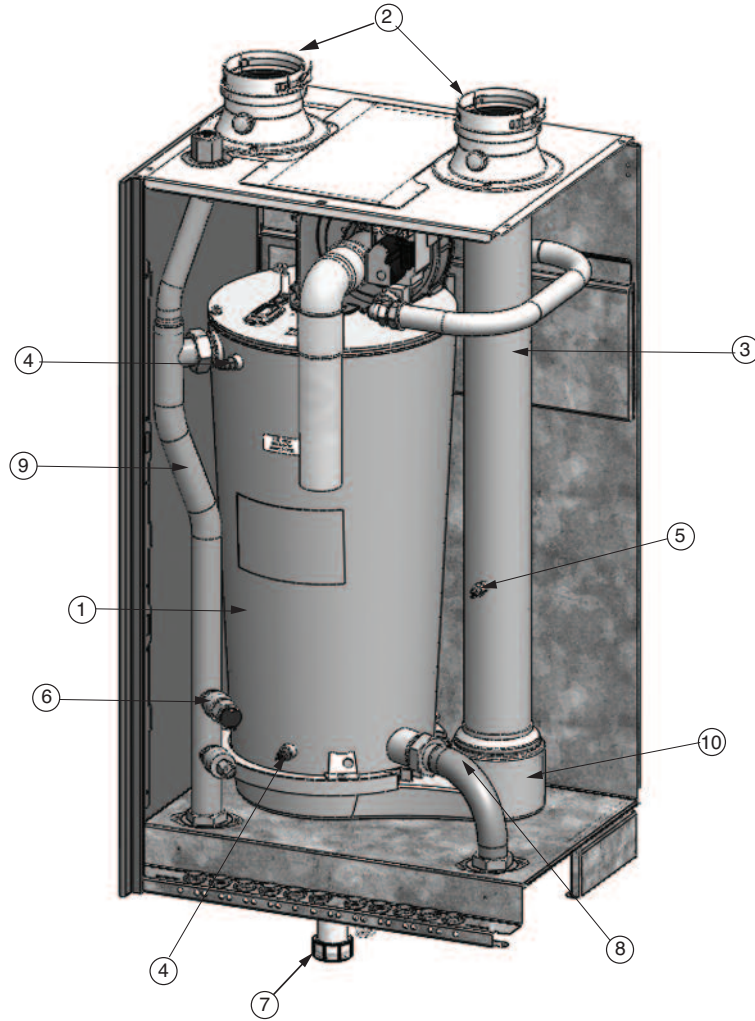

Fig. 7: PRESTIGE Solo 60 Internal Components

Item	Part #	Description
1	PTRKIT124	Heat Exchanger Body
2	PTADPT07	Vent Outlet/ Combustion Air Inlet Adapter
3	PTRKIT115	Polypropylene Vent Pipe
4	PTRKIT122	Supply / Return Temperature Sensor
5	PTRKIT123	Flue Temperature Sensor
6	PGRKIT20	LWCO Pressure Device
7	PSRKIT05	Condensate Drain Assembly
8	PSRKIT06	Boiler Piping - Return Assembly
9	PSRKIT52	Boiler Piping - Supply Assembly
10	PTRKIT119	Polypropylene Condensate Pan

Fig. 8: PRESTIGE Solo 110 Internal Components

Item	Part #	Description
1	PTRKIT124	Heat Exchanger Body
2	PTADPT07	Vent Outlet/ Combustion Air Inlet Adapter
3	PTRKIT115	Polypropylene Vent Pipe
4	PTRKIT122	Supply / Return Temperature Sensor
5	PTRKIT123	Flue Temperature Sensor
6	PGRKIT20	LWCO Pressure Device
7	PSRKIT05	Condensate Drain Assembly
8	PSRKIT06	Boiler Piping - Return Assembly
9	PSRKIT08	Boiler Piping - Supply Long Assembly
10	PSRKIT07	Boiler Piping - Supply Short Assembly
11	HMCIR01	Circulator
12	PTRKIT119	Polypropylene Condensate Pan

Fig. 9: PRESTIGE Solo 175/250 Internal Components

Item	Part #	Description
1	PTRKIT126	Heat Exchanger Body Solo 175
	PTRKIT127	Heat Exchanger Body Solo 250
2	PTADAPT07	Vent Outlet/ Combustion Air Inlet Adapter
3	PTRKIT116	Polypropylene Vent Pipe
4	PTRKIT122	Supply / Return Temperature Sensor
5	PTRKIT123	Flue Temperature Sensor
6	PGRKIT20	LWCO Pressure Device
7	PSRKIT05	Condensate Drain Assembly
8	PSRKIT28	Boiler Piping - Return Assembly
9	PSRKIT29	Boiler Piping - Supply Assembly
10	PTRKIT120	Polypropylene Condensate Pan