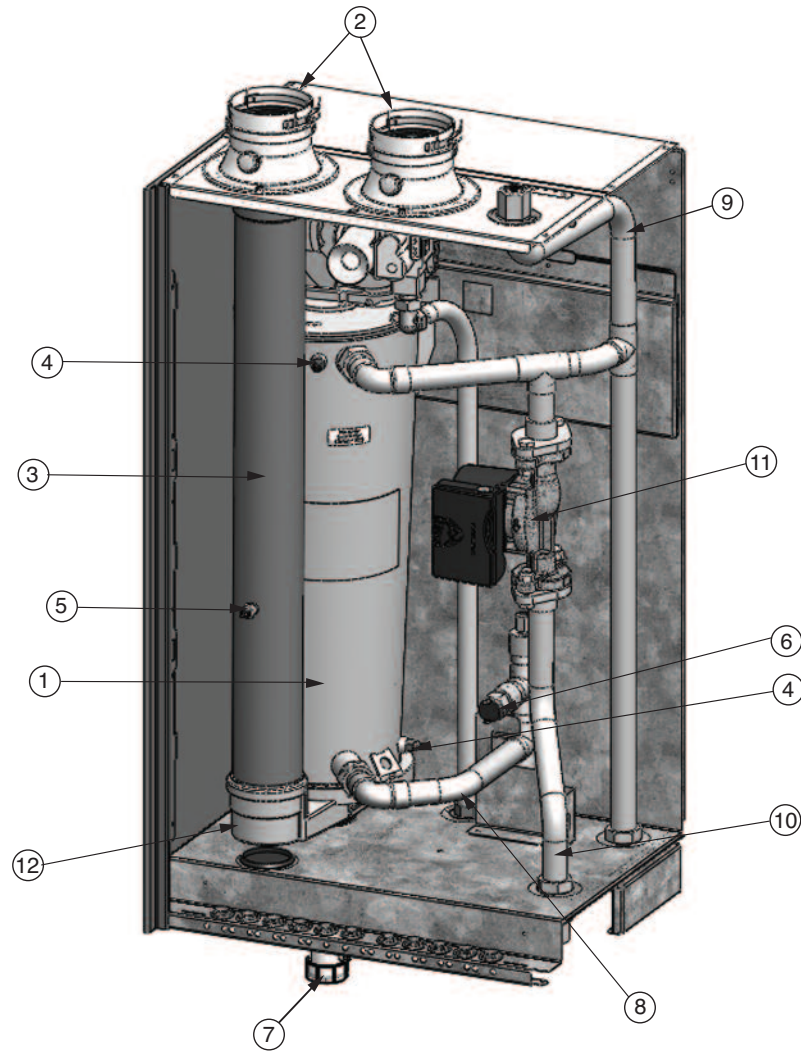

Fig. 7: PRESTIGE Solo 60 Internal Components

Item	Part #	Description
1	PTRKIT124	Heat Exchanger Body
2	PTADPT07	Vent Outlet/ Combustion Air Inlet Adapter
3	PTRKIT115	Polypropylene Vent Pipe
4	PTRKIT122	Supply / Return Temperature Sensor
5	PTRKIT123	Flue Temperature Sensor
6	PGRKIT20	LWCO Pressure Device
7	PSRKIT05	Condensate Drain Assembly
8	PSRKIT06	Boiler Piping - Return Assembly
9	PSRKIT52	Boiler Piping - Supply Assembly
10	PTRKIT119	Polypropylene Condensate Pan

Fig. 8: PRESTIGE Solo 110 Internal Components

Item	Part #	Description
1	PTRKIT124	Heat Exchanger Body
2	PTADPT07	Vent Outlet/ Combustion Air Inlet Adapter
3	PTRKIT115	Polypropylene Vent Pipe
4	PTRKIT122	Supply / Return Temperature Sensor
5	PTRKIT123	Flue Temperature Sensor
6	PGRKIT20	LWCO Pressure Device
7	PSRKIT05	Condensate Drain Assembly
8	PSRKIT06	Boiler Piping - Return Assembly
9	PSRKIT08	Boiler Piping - Supply Long Assembly
10	PSRKIT07	Boiler Piping - Supply Short Assembly
11	HMCIR01	Circulator
12	PTRKIT119	Polypropylene Condensate Pan

Fig. 9: PRESTIGE Solo 175/250 Internal Components

Item	Part #	Description
1	PTRKIT126	Heat Exchanger Body Solo 175
	PTRKIT127	Heat Exchanger Body Solo 250
2	PTADAPT07	Vent Outlet/ Combustion Air Inlet Adapter
3	PTRKIT116	Polypropylene Vent Pipe
4	PTRKIT122	Supply / Return Temperature Sensor
5	PTRKIT123	Flue Temperature Sensor
6	PGRKIT20	LWCO Pressure Device
7	PSRKIT05	Condensate Drain Assembly
8	PSRKIT28	Boiler Piping - Return Assembly
9	PSRKIT29	Boiler Piping - Supply Assembly
10	PTRKIT120	Polypropylene Condensate Pan